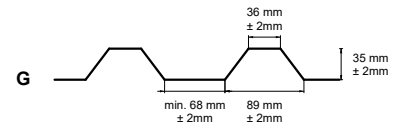

TYPE - K

Wave height
14 mm ± 2 mm

TYPE - O

Wave height
14 mm ± 2 mm

TYPE - XL

Wave height
49.5 mm ± 2 mm

OTHER ROOF PENETRATIONS

TYPE - 08

Flat roof penetrations
for bitumen roofing

TYPE - 14

Flat roof penetration
for bitumen roofing
and flat sheets

TYPE - 10

Universal roof
penetrations for metal
roofing tiles, trapezoidal
sheets

ROOF PENETRATIONS FOR **CLAY AND CONCRETE ROOFING TILES**